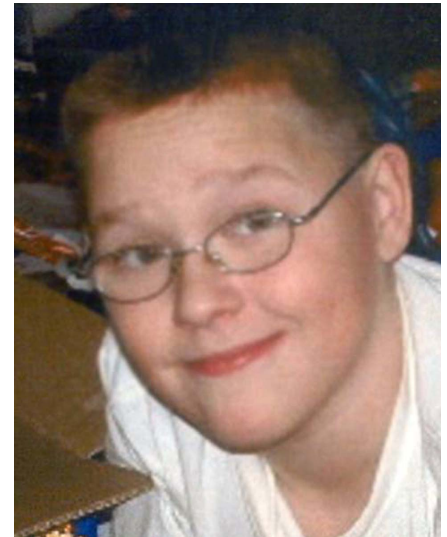

MISSING

**IF YOU HAVE ANY INFORMATION ABOUT SHELBY:
SNOHOMISH COUNTY S.O. (425) 388-3845
OR THE POLLY KLAAS FOUNDATION (800) 587-4357**

Shelby Wright

Missing from Snohomish, WA

Date Missing: Jul 26, 2004
Date of Birth: Apr 7, 1990
Age at Disappearance: 14
Race: Caucasian
Sex: Male
Height: 5'5"
Weight: 150 lbs.
Eyes: Grey
Hair: Blonde
Other: Shelby has a 1/2 inch scar on his left elbow and a pierced left ear. His nickname is Shelb.

Shelby went missing from Snohomish, Washington on July 26th, 2004. He left all of his possessions behind and has not been seen or heard from since his disappearance. The picture in the middle is an age progression to age 20 by the NCMEC.