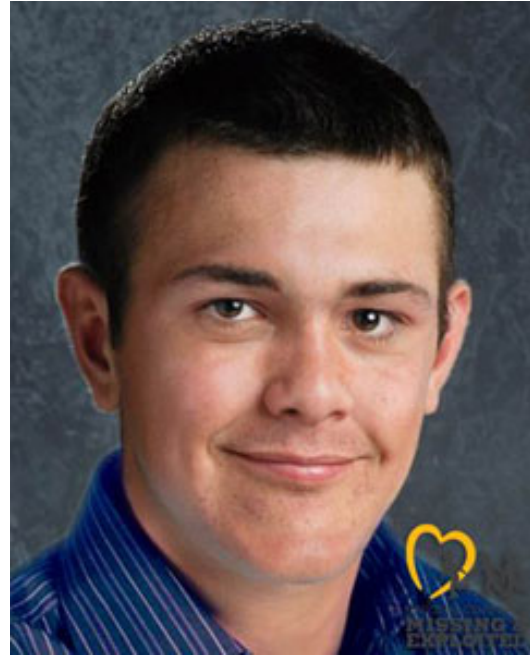

# MISSING

**IF YOU HAVE ANY INFORMATION ABOUT ROBERT:  
SANTA FE POLICE DEPT. (505) 955-5000  
OR THE POLLY KLAAS FOUNDATION (800) 587-4357**

## Robert Romero

Missing from Santa Fe, NM

**Date Missing: Jun 7, 2000**  
**Date of Birth: Apr 10, 1993**  
**Age at Disappearance: 7.**  
**Race: Caucasian/Hispanic**  
**Sex: Male**  
**Height: 4'4"**  
**Weight: 50 lbs.**  
**Eyes: Brown**  
**Hair: Brown**  
**Other: Last seen wearing blue jeans, white t-shirt, and white tennis shoes.**

Robert was last seen the night of June 7, 2000 on his way to a friend's home in the Bellemah area of Santa Fe, New Mexico. The picture on the right is an age progression of Robert to 25 years by the NCMEC