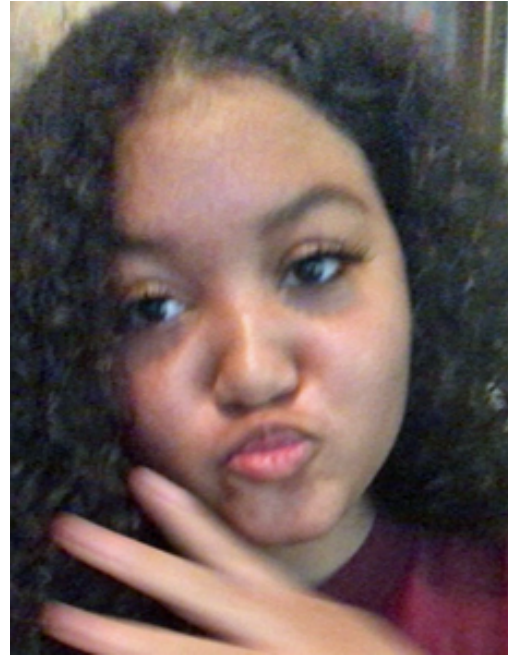

MISSING

IF YOU HAVE ANY INFORMATION ABOUT BAILEE:

BAKERSFIELD P.D. - (661) 327-7111

OR THE POLLY KLAAS FOUNDATION (800) 587-4357

Bailee Gilder

Missing from Bakersfield, CA

Date Missing: Oct 19, 2020
Date of Birth: Feb 16, 2004
Age at Disappearance: 16
Race: Hispanic/African-American
Sex: Female
Height: 5'1"
Weight: 115 lbs.
Eyes: Brown
Hair: Brown/Black
Other: Bailee wears braces on her teeth.

Bailee went missing from her home in Bakersfield, California on October 19, 2020. She was last seen wearing gray leggings, a black and white zip-up hoodie, and checkered Vans.

Please Contact (800) 587-4357 for Updated Information