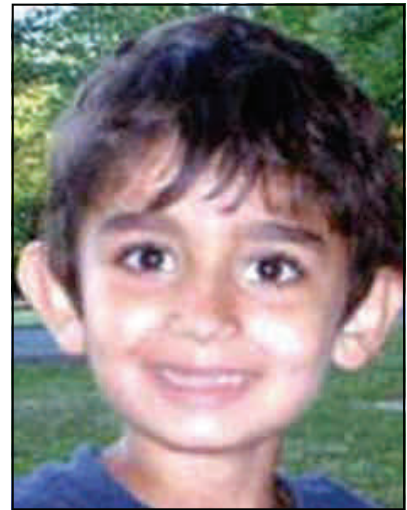

MISSING

IF YOU HAVE ANY INFORMATION ABOUT AMINA, LAYLA or SAMI
PLEASE CALL THE FBI (OH) (216) 522-1400
OR THE POLLY KLAAS FOUNDATION (800) 587-4357

Amina Al-Jailani

Missing from Kent , OH

Date Missing: June 6, 2006
Date of Birth: September 9, 1996
Age at Disappearance: 9 years
Sex: Female
Race: Caucasian/Asian
Height: 3'4"
Weight: 55 lbs.
Eyes: Brown
Hair: Brown
Other: Amina's ears are pierced and she has a scar on her back.

Layla Al-Jailani

Missing from Kent, OH

Date Missing: June 6, 2006
Date of Birth: August 31, 1998
Age at Disappearance: 7 years
Sex: Female
Race: Caucasian/Asian
Height: 3'11"
Weight: 55 lbs.
Eyes: Brown
Hair: Brown
Other: Layla's ears are pierced.

Sami Al-Jailani

Missing from Kent, OH

Date Missing: June 6, 2006
Date of Birth: June 17, 2000
Age at Disappearance: 5 years
Sex: Male
Race: Caucasian/Asian
Height: 3'2"
Weight: 40 lbs
Eyes: Brown
Hair: Brown

WANTED

Ashraf Al-Jailani

NON-CUSTODIAL FATHER

Date of Birth: December 24, 1963
Sex: Male Race: Asian
Height: 5'9" Weight: 162 lbs.
Eyes: Brown Hair: Black

Circumstances: Amina, Layla and Sami were abducted by their non-custodial father, Ashraf Al-Jailani. An FBI International Parental Kidnapping warrant was issued for Ashraf on July 28, 2006. It is believed that Ashraf and the children are in Yemen.