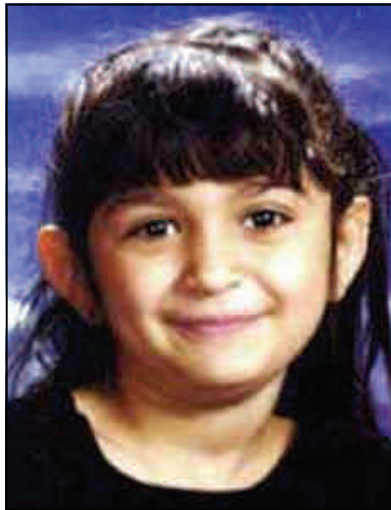

MISSING

IF YOU HAVE ANY INFORMATION ABOUT AMINA, LAYLA or SAMI
PLEASE CALL THE FBI (OH) (216) 522-1400
OR THE POLLY KLAAS FOUNDATION (800) 587-4357

Amina Al-Jailani

Missing from Kent , OH

Date Missing: June 6, 2006
Date of Birth: September 9, 1996
Age at Disappearance: 9 years
Sex: Female
Race: Caucasian/Asian
Height: 3'4"
Weight: 55 lbs.
Eyes: Brown
Hair: Brown
Other: Amina's ears are pierced and she has a scar on her back.

Layla Al-Jailani

Missing from Kent, OH

Date Missing: June 6, 2006
Date of Birth: August 31, 1998
Age at Disappearance: 7 years
Sex: Female
Race: Caucasian/Asian
Height: 3'11"
Weight: 55 lbs.
Eyes: Brown
Hair: Brown
Other: Layla's ears are pierced.

Sami Al-Jailani

Missing from Kent, OH

Date Missing: June 6, 2006
Date of Birth: June 17, 2000
Age at Disappearance: 5 years
Sex: Male
Race: Caucasian/Asian
Height: 3'2"
Weight: 40 lbs
Eyes: Brown
Hair: Brown

WANTED

Ashraf Al-Jailani

NON-CUSTODIAL FATHER

Date of Birth: December 24, 1963
Sex: Male Race: Asian
Height: 5'9" Weight: 162 lbs.
Eyes: Brown Hair: Black

Circumstances: Amina, Layla and Sami were abducted by their non-custodial father, Ashraf Al-Jailani. An FBI International Parental Kidnapping warrant was issued for Ashraf on July 28, 2006. It is believed that Ashraf and the children are in Yemen.