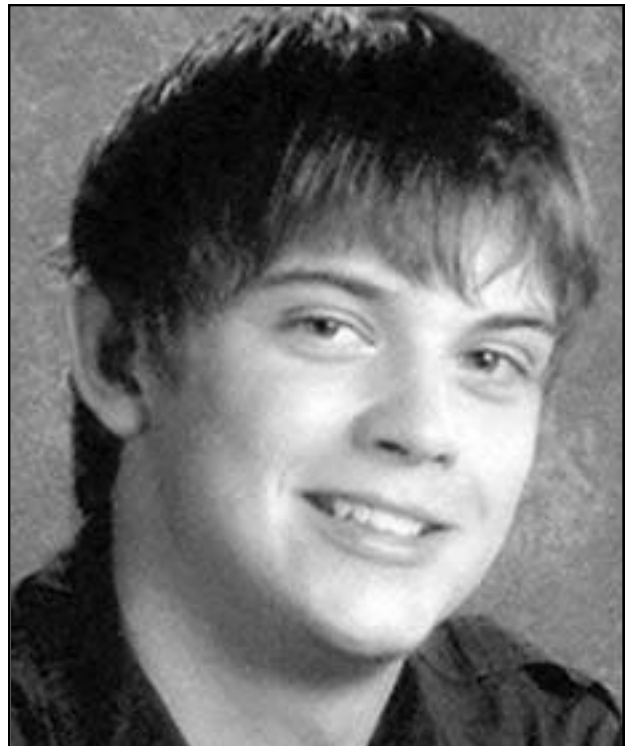

# MISSING

**IF YOU HAVE INFORMATION ABOUT ELY:  
CALL THE LOVE PARK POLICE DEPARTMENT (815) 633-8800  
OR CALL THE POLLY KLAAS FOUNDATION (800) 587-4357**

**ELY RYAN**  
Missing Rockford, IL

**Date Missing:** 1/21/2009  
**Date of Birth:** 3/9/1992  
**Age at Disappearance:** 16 years  
**Sex:** Male  
**Race:** Caucasian  
**Height:** 6'1"  
**Weight:** 170 lbs  
**Eyes:** Blue  
**Hair:** Brown, dyed black.  
**Other:** Ely has a scar near his left eye and his left ear is pierced.

## **Circumstances:**

Ely went missing from Rockford, Illinois on January 21, 2009. He has not been seen or heard from since his disappearance. Ely may still be in the local area.

*A Service of the Polly Klaas Search Center  
Flyer Issued May 2009  
[www.pollyklaas.org](http://www.pollyklaas.org)*