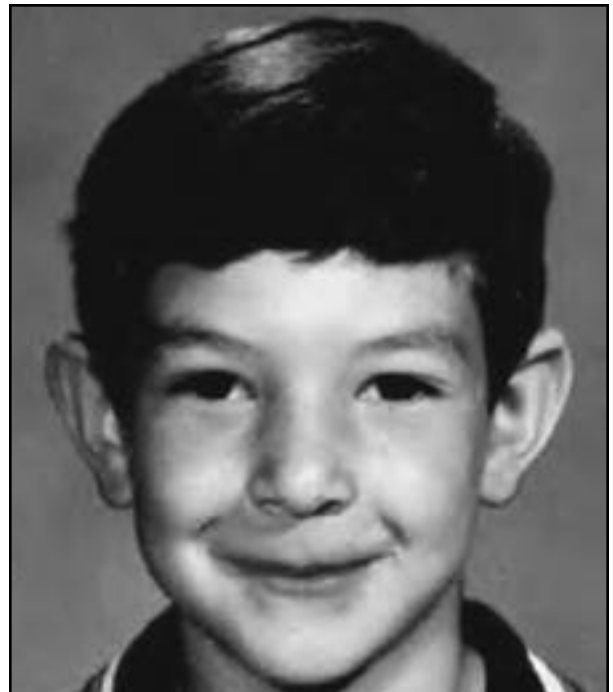

MISSING

**IF YOU HAVE ANY INFORMATION ABOUT ROBERT :
CALL THE SANTA FE POLICE DEPARTMENT (505) 955-5000
OR THE POLLY KLAAS® FOUNDATION (800) 587-4357**

AGE PROGRESSION TO 16 YRS. BY NCMEC

MISSING CHILD

ROBERT ROMERO

Missing from Santa Fe, New Mexico

Date Missing: 6/7/00

Date of Birth: 4/10/93

Age at Disappearance: 7 years

Height: 4'4"

Weight: 50 lbs.

Eyes: Brown

Hair: Brown

Race: Caucasian/Hispanic

Sex: Male

**Last Seen Wearing: Blue jeans, a white t-shirt
and black and white tennis shoes.**

CIRCUMSTANCES: Robert was last seen the night of June 7, 2000 on his way to a friend's home in the Bellemah area of Santa Fe, New Mexico.