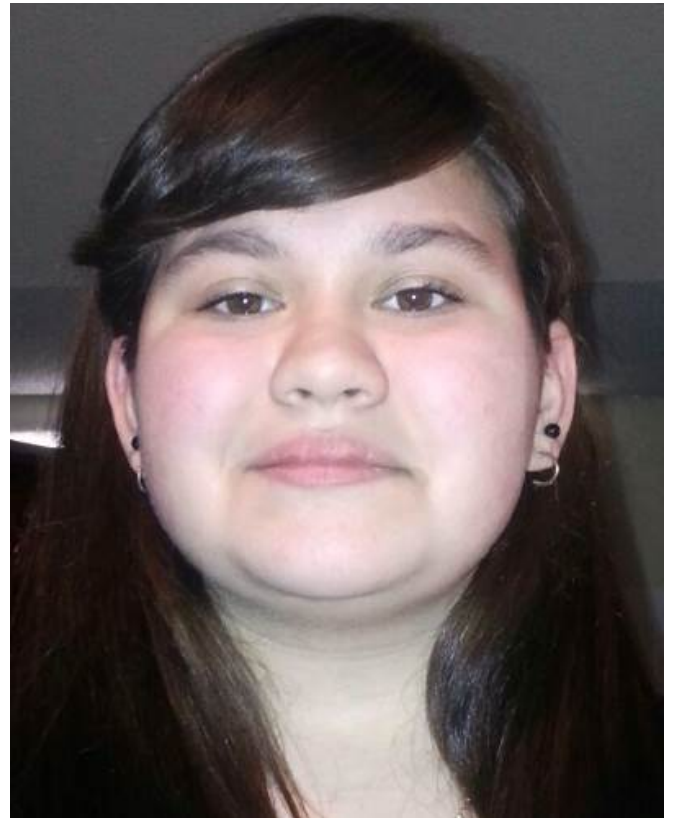

## **Veronica Maxville**

**Missing from Overland Park, KS**

**Date Missing: Jan 1, 2015**

**Date of Birth: Nov 4, 2000**

**Age at Disappearance: 14**

**Race: Caucasian/Hispanic**

**Sex: Female**

**Height: 5'2"**

**Weight: 200 lbs.**

**Eyes: Brown**

**Hair: Dark Brown**

**Other: Veronica has a scar on her right arm. She was last seen wearing a black sweater and blue pants.**

**Veronica went missing from Overland Park, Kansas on January 1, 2015. She has not been seen or heard from since her disappearance. Veronica may still be in the local area.**