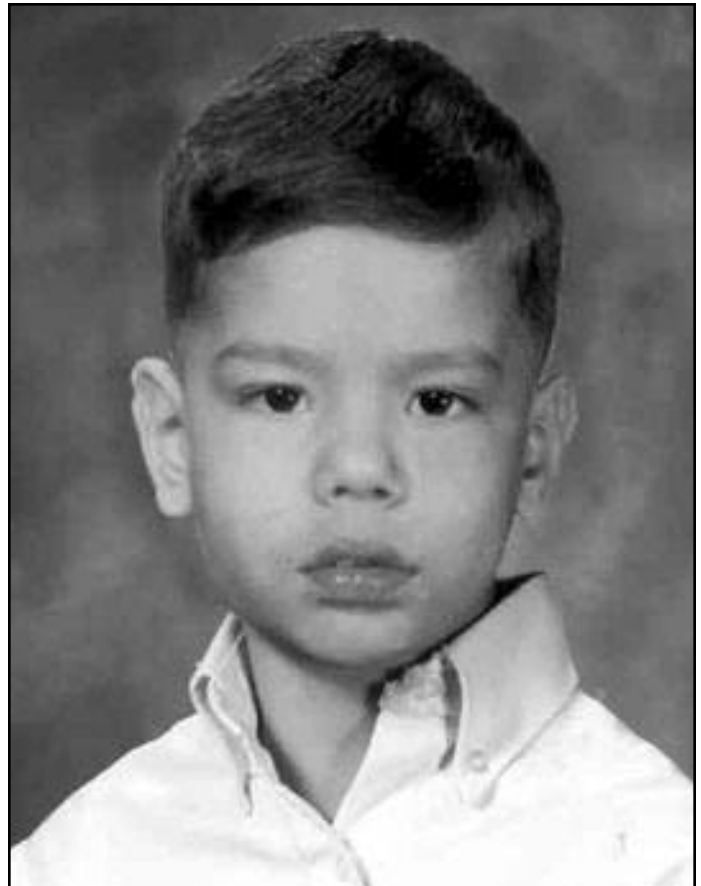

MISSING

**IF YOU HAVE INFORMATION ABOUT LEIGH:
CALL MASSACHUSETTS STATE POLICE (508) 820-2121
OR CALL THE POLLY KLAAS FOUNDATION (800) 587-4357**

LEIGH SAVOIE

Missing from Revere, Massachusetts

Date Missing: 4/7/74
Date of Birth: 10/5/63
Sex: Male
Race: Caucasian
Age: 10 years
Height: 4'4"
Weight: 60 lbs.
Eyes: Brown
Hair: Lt. brown
Last Seen Wearing: White t-shirt with the words, "Try it, you'll like it", cut off blue shorts, and sneakers.

CIRCUMSTANCES

Leigh went missing from Revere, Massachusetts. He was last seen April 7, 1974 in the vicinity of Suffolk Downs race track where he was known to shine shoes.

LEIGH SAVOIE

*A service of the Polly Klaas Search Center
Flyer Issued April 2006*