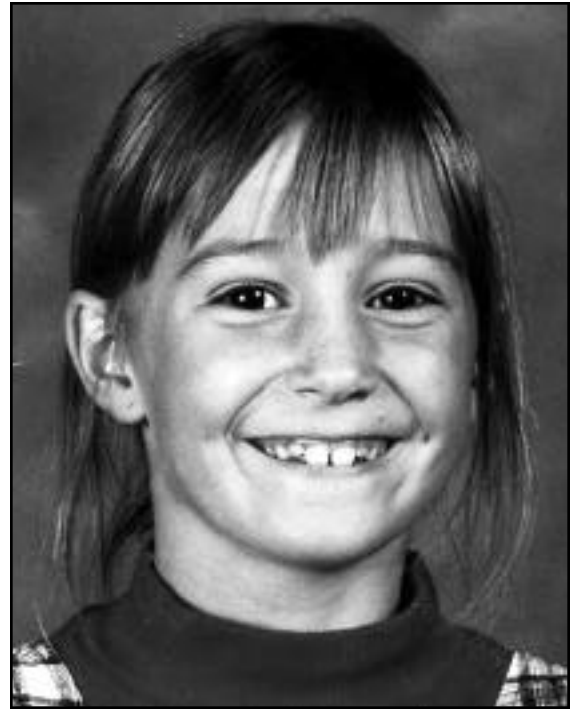

MISSING

**IF YOU HAVE INFORMATION ABOUT KIRSTEN:
CALL THE MIDWEST CITY POLICE: (405) 739-1306
OR CALL THE POLLY KLAAS FOUNDATION (800) 587-4357**

AGE PROGRESSION TO 18 YRS BY NCMEC

KIRSTEN RENEE HATFIELD

Missing from Midwest City, Oklahoma

Nickname: Kurdle Burdle

Date Missing: 5/14/1997

Date of Birth: 2/12/89

Age at Disappearance: 8

Height: 4' 1/2"

Weight: 55 lbs.

Sex: Female

Eyes: Brown

Race: Caucasian

Hair: Light brown with lighter highlights, straight to the mid-back, long bangs.

Marks: Mole on bridge of nose, close to left eye.

Build: Tall

Teeth: Front teeth are permanent.

Other: Kirsten stutters when she talks fast.

Kirsten was last seen in bed in the same room with her sister at 9:30 PM, May 13, 1997, wearing an adult's white t-shirt with lettering on it. Her mother checked on her at 6:00 AM and Kirsten was gone. **FOUL PLAY SUSPECTED.**