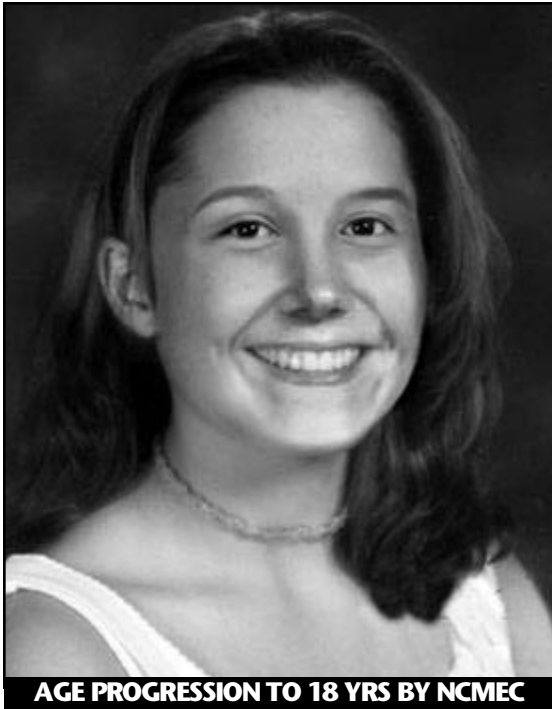

MISSING

**IF YOU HAVE INFORMATION ABOUT KIRSTEN:
CALL THE MIDWEST CITY POLICE: (405) 739-1306
OR CALL THE POLLY KLAAS FOUNDATION (800) 587-4357**

AGE PROGRESSION TO 18 YRS BY NCMEC

KIRSTEN RENEE HATFIELD

Missing from Midwest City, Oklahoma

Nickname: Kurdle Burdle

Date Missing: 5/14/1997

Date of Birth: 2/12/89

Age at Disappearance: 8

Height: 4' 1/2"

Weight: 55 lbs.

Sex: Female

Eyes: Brown

Race: Caucasian

Hair: Light brown with lighter highlights, straight to the mid-back, long bangs.

Marks: Mole on bridge of nose, close to left eye.

Build: Tall

Teeth: Front teeth are permanent.

Other: Kirsten stutters when she talks fast.

Kirsten was last seen in bed in the same room with her sister at 9:30 PM, May 13, 1997, wearing an adult's white t-shirt with lettering on it. Her mother checked on her at 6:00 AM and Kirsten was gone. **FOUL PLAY SUSPECTED.**