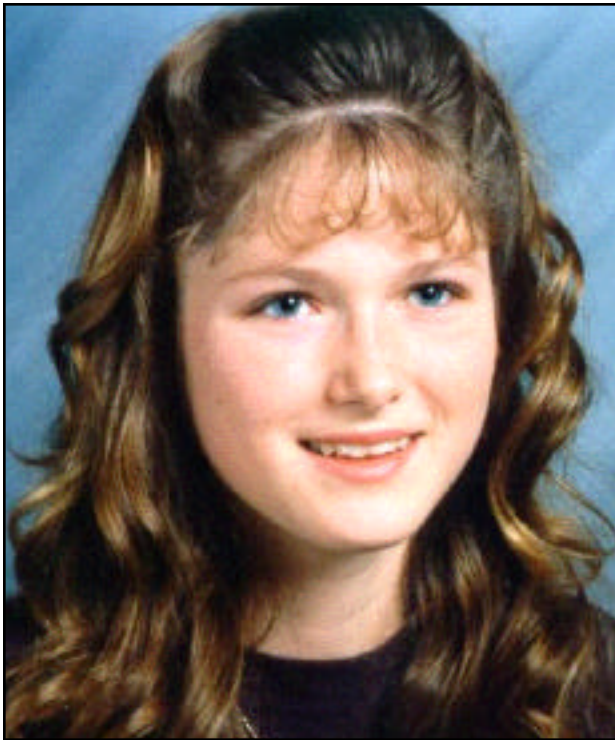

MISSING

**IF YOU HAVE INFORMATION ABOUT ERICA:
CALL THE BRACKEN CO., KY SHERIFF (606) 735-2700
OR CALL THE POLLY KLAAS FOUNDATION (800) 587-4357**

AGE PROGRESSION TO 30 YRS. BY NCMEC

ERICA LEE FRAYSURE

NON-FAMILY ABDUCTION

Missing from: Brooksville, Kentucky

Date Missing: 10-21-97 Date of Birth: 5-6-80

Age: 17

Height: 5' 6"

Wt: 115 lbs.

Eyes: Blue

Hair: Lt. Brown, long and wears bangs

Race: White

Sex: Female

Erica was last seen wearing a purple sweater with 2 white stripes across the chest and extending down the sleeves, dark blue levis and white Keds. She also was wearing a Winnie the Pooh watch, and four gold rings on right hand. One ring has a sapphire and diamond heart on it.

Last seen in Brooksville, Kentucky, around 10:00 PM on 10-21-97. Her car was found on an isolated road near Brooksville. Her purse, with all its contents, was found in the car. Her keys are missing. The car is a 1988 black Bonneville SSE, 4 door.