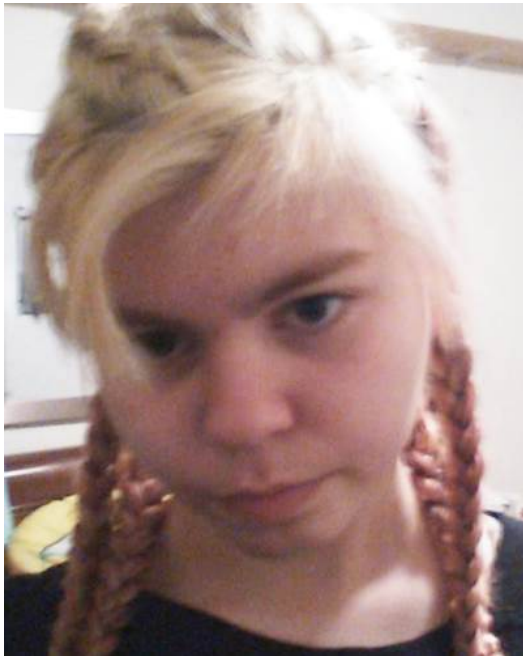

MISSING

**IF YOU HAVE ANY INFORMATION ABOUT SAVANNA:
LEITCHFIELD P.D. (270) 259-3850
OR THE POLLY KLAAS FOUNDATION (800) 587-4357**

Savanna Crawford

Missing from Leitchfield, KY

Date Missing: Apr 10, 2017
Date of Birth: Mar 14, 2001
Age at Disappearance: 16
Race: Caucasian
Sex: Female
Height: 5'3"
Weight: 115 lbs.
Eyes: Brown
Hair: Dirty Blonde/with red highlights.
Other: Savanna was last seen wearing gray sweatpants, a gray beanie hat and black footwear.

Savanna went missing from Leitchfield, Kentucky on April 10, 2017. She has not been seen or heard from since her disappearance.

*Please Contact (800) 587-4357 for Updated Information
www.PollyKlaas.org
Flyer Issued: April 19, 2017*