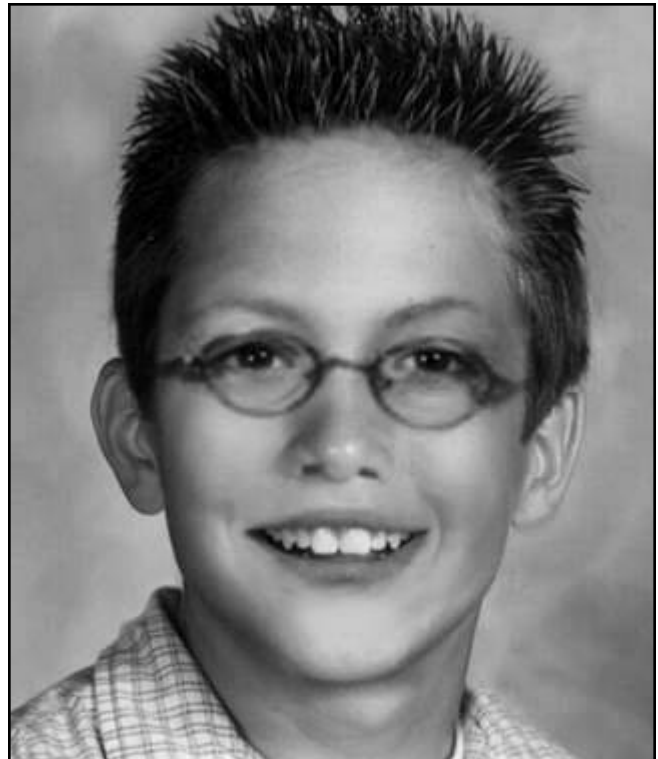

# MISSING

**IF YOU HAVE ANY INFORMATION ABOUT COLT:  
CALL THE SEMINOLE COUNTY SHERIFF'S OFFICE (405) 382-9340  
OR THE POLLY KLAAS® FOUNDATION (800) 587-4357**

**MISSING CHILD**

**AGE PROGRESSION TO 12 YRS.  
BY NCMEC**

## **Colt Levi Clark**

Missing From Wewoka, OK

**Date Missing: 4/20/2006**  
**Age at Disappearance: 9 years**  
**Sex: Male**  
**Weight: 65 lbs.**  
**Hair: Brown**  
**Other: Colt wears glasses and has a scar above his left eyebrow.**  
**Last Seen Wearing: Blue jeans, a sky-blue shirt, and white and blue tennis shoes.**

**Date of Birth: 5/24/1996**  
**Race: Caucasian**  
**Height: 4'4"**  
**Eyes: Hazel**

Colt went missing from Wewoka, Oklahoma on April 20, 2006.

*A service of the Polly Klaas Search Center Flyer Revised April 2009  
[www.pollyklaas.org](http://www.pollyklaas.org)*