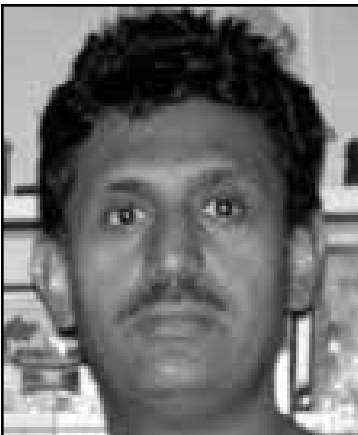

Date Missing: 6/6/06
DOB: 9/9/96
Age at Disappearance 9 yrs.
Height: 3' 4" Wgt: 55 lbs.
Race: Biracial Hair: Brown
Eyes: Brown Sex: Female
Other: Amina's ears are pierced
and has a scar on her back.

Layla Al-Jailani
Missing from: Kent, OH

Date Missing: 6/6/06
DOB: 8/31/98
Age at Disappearance 7 yrs.
Height: 3' 11" Wgt: 55 lbs.
Race: Biracial Hair: Brown
Eyes: Brown Sex: Female
Other: Layla's ears are pierced.

Sami Al-Jailani
Missing from: Kent, OH

Date Missing: 6/6/06
DOB: 6/17/00
Age at Disappearance: 5 yrs.
Height: 3' 2" Wgt: 40 lbs.
Race: Biracial Hair: Brown
Eyes: Brown Sex: Male

WANTED

ASHRAF AL-JAILANI NON-CUSTODIAL FATHER

DOB: 12/24/1963 Sex: Male
Race: Asian Hair: Black
Eyes: Brown Height: 5'9"
Weight: 162 lbs.