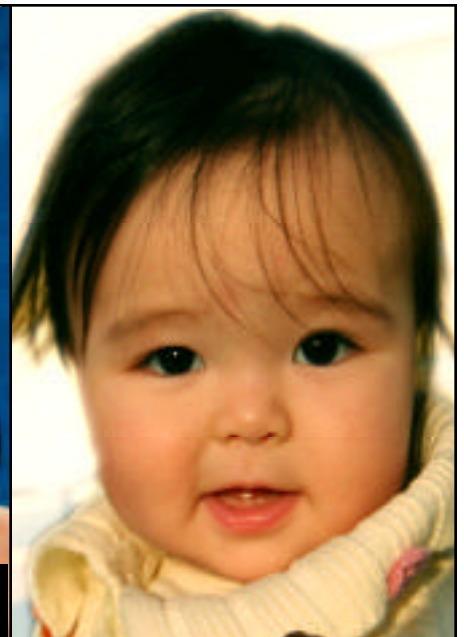

## Melissa Hinako Braden

**Alias: "Hinako Uchiyama"**

Missing From Los Angeles, CA

**Nickname: Hina**

**Date Missing: 3/16/06**

**Date of Birth: 4/06/05**

**Age at Disappearance: 11 mos.**

**Race: Caucasian/Japanese**

**Sex: Female**

**Height: 30"**

**Weight: 25 lbs.**

**Eyes: Dark brown**

**Hair: Dark brown**

**Other: Melissa has dark birthmarks on the small of her back and on her right arm at the shoulder. She also has a small reddish mark on the back of her neck inside the hairline.**

## RYOKO UCHIYAMA

**NON-CUSTODIAL MOTHER**

**Date of Birth: 10/15/73**

**Race: Japanese**

**Sex: Female**

**Height: 5'9"**

**Weight: 125 lbs.**

**Eyes: Dark brown**