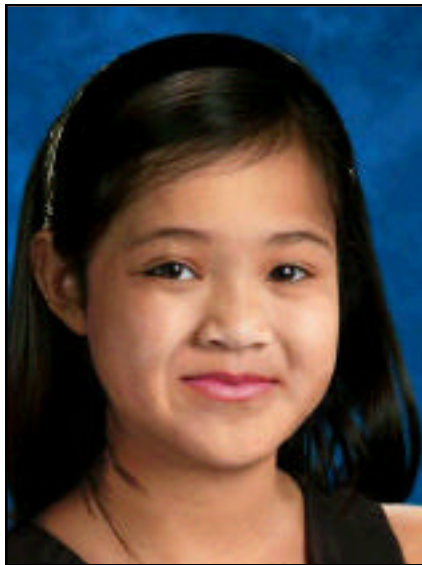

## Melissa Hinako Braden

**Alias: "Hinako Uchiyama"**

Missing From Los Angeles, CA

**Nickname: Hina**

**Date Missing: 3/16/06**

**Date of Birth: 4/06/05**

**Age at Disappearance: 11 mos.**

**Race: Caucasian/Japanese**

**Sex: Female**

**Height: 30"**

**Weight: 25 lbs.**

**Eyes: Dark brown**

**Hair: Dark brown**

**Other: Melissa has dark birthmarks on the small of her back and on her right arm at the shoulder. She also has a small reddish mark on the back of her neck inside the hairline.**