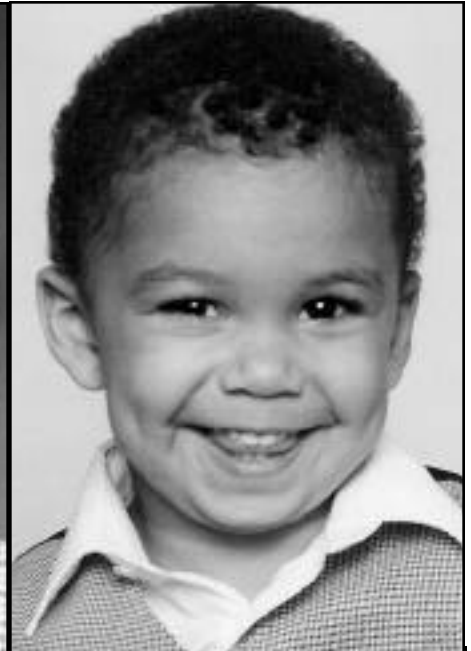

MISSING

**IF YOU HAVE INFORMATION ABOUT KEVIN:
CALL THE LOS ANGELES POLICE DEPARTMENT (818) 623-4045
OR CALL THE POLLY KLAAS FOUNDATION (800) 587-4357**

Kevin Anderson

Missing from Los Angeles, CA

Date Missing: 4/2/04

DOB: 7/8/01

Age of Disappearance: 2 yrs.

Sex: Male

Race: Af. Amer./Hispanic

Height: 3'0"

Weight: 33 lbs.

Eyes: Brown

Hair: Dark brown

**Other: Kevin has a birthmark
on his lower back.**

**AGE PROGRESSED TO 7 YEARS
BY THE NCMEC**

MISSING

MARIA LUJUN Non-custodial Mother

Race: Hispanic

DOB: 1/4/60

Height: 5'3"

Eyes: Brown